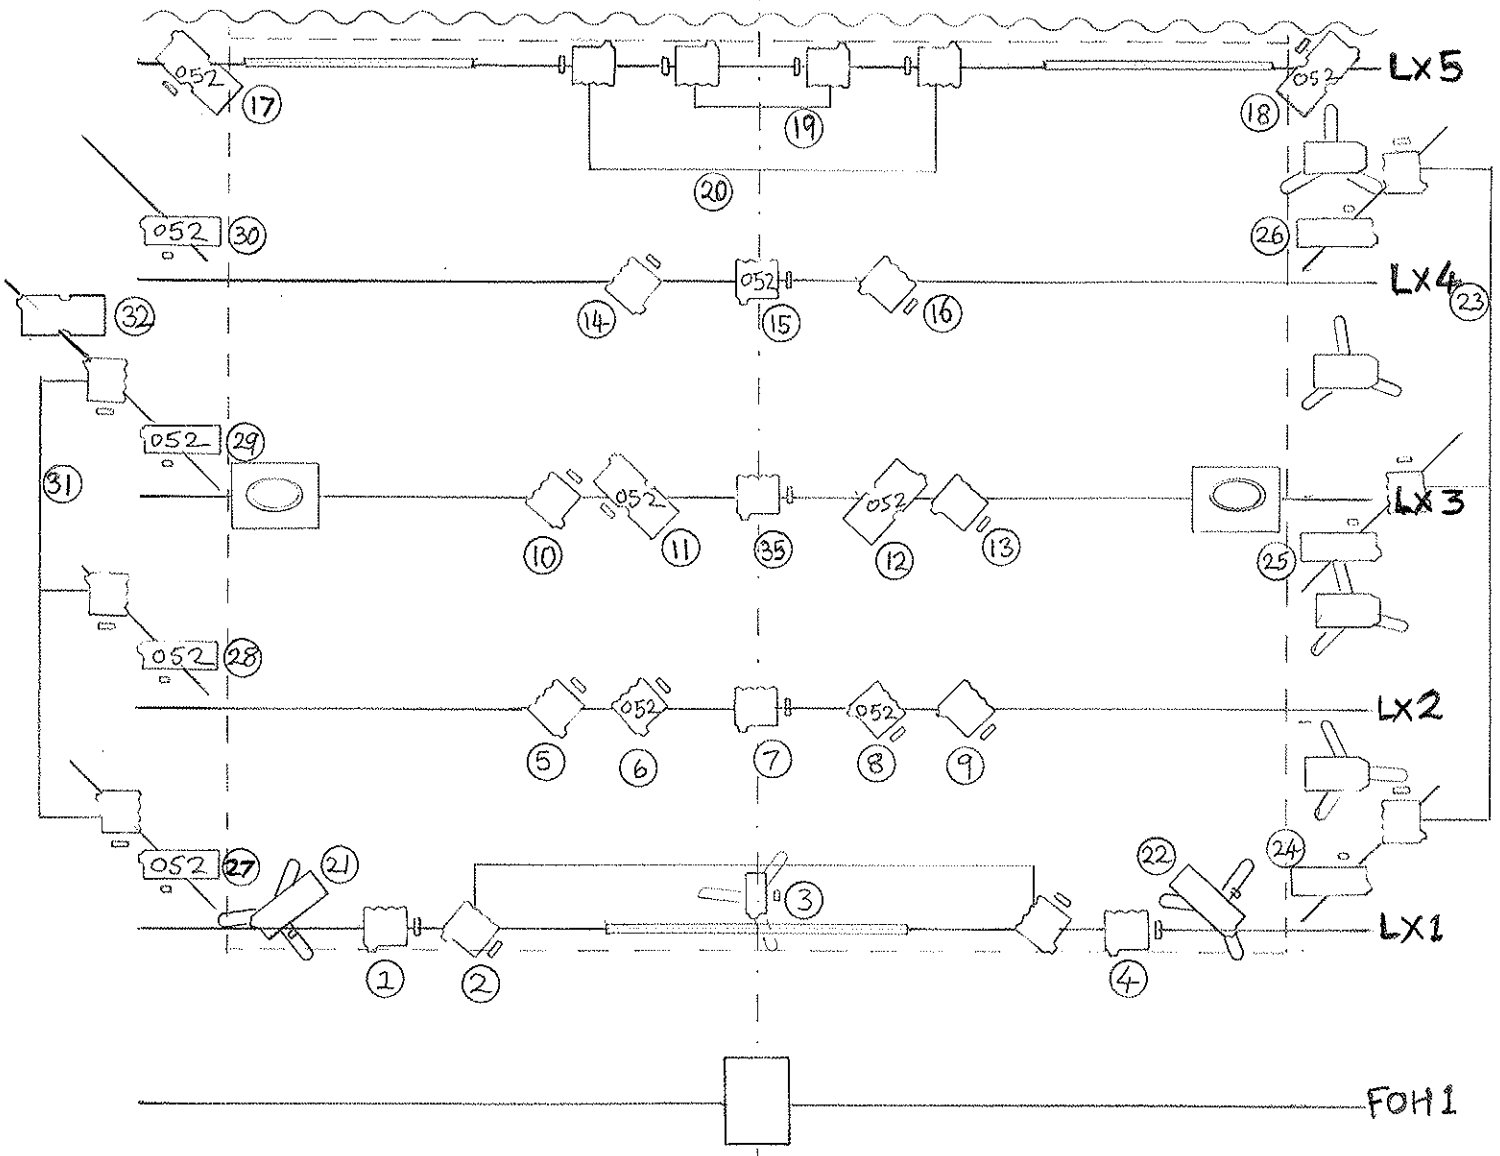

STAR DUST

1:50

-  FLOOR STAND
-  PROJECTOR (WE TOUR)
-  WIDE PROFILE
-  NARROW PROFILE
-  FRESNEL
-  BIRDI (WE TOUR)
-  LED PARCAN (WE TOUR)
-  MAC 250 (WE TOUR)